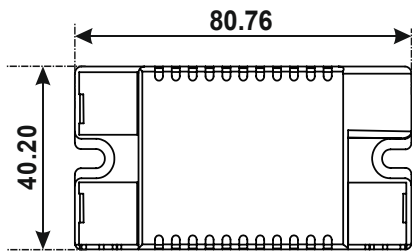

Product images are for reference only,Screen image change with respect to product specification.

Output Characteristics

| | |
|-----------------------------------|---------|
| Thermal Protection | Yes |
| No-Load Protection | Yes |
| Short circuit protection | Yes |
| Transformer saturation protection | Yes |
| Max Output Current | 3%) |
| Output Voltage | 50V |
| Output Power (W) | 18W max |
| Efficiency | 85% |

Key Features

- Compact Design
- High Voltage withstanding capacity
- High Surge withstanding capacity
- Long Life
- High Durability

PLASTIC BOX

Mechanical Details

| | | |
|---|--------------------------|-----------|
| 1 | Weight | 40gm |
| 2 | Case Dimensions | |
| | Length W/Mount | 80mm |
| | Center to Center (CTC) | 73mm |
| | Width | 40mm |
| | Height | 22mm |
| 3 | Case Material | PC |
| 4 | Wiring Diagram | On Screen |
| 5 | Input / Output Terminals | Connector |
| 6 | Wires Length & Colors | |
| | Input (Yellow) | NA |
| | Output (Red & Black) | NA |
| 7 | Potting | NA |