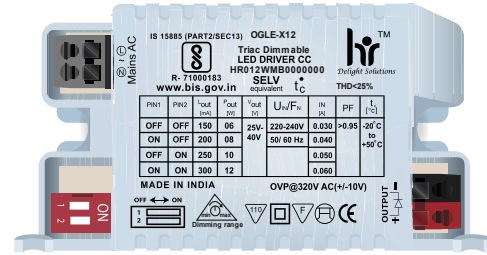

PRODUCT DESCRIPTION

- Fixed output build in LED Driver.
- Constant Current LED Driver.
- Nominal Life-Time Upto 30,000 hr.
- 3-Year Warranty.
- High Voltage withstanding capacity 440V AC.
- CE (Certified).
- IS 15885 (Part 2/Sec 13).
- IS 16104.
- IEC 60950-1.
- IEC 61000-4-5.

Key Features

- Compact Design
- High Voltage withstanding capacity
- High Surge withstanding capacity
- Long Life
- High Durability

PLASTIC BOX

Mechanical Details

| | | |
|---|--------------------------|-----------|
| 1 | Weight | 40gm |
| 2 | Case Dimensions | |
| | Length W/Mount | 80mm |
| | Center to Center (CTC) | 73mm |
| | Width | 40mm |
| | Height | 22mm |
| 3 | Case Material | PC |
| 4 | Wiring Diagram | On Screen |
| 5 | Input / Output Terminals | Connector |
| 6 | Wires Length & Colors | |
| | Input (Yellow) | NA |
| | Output (Red & Black) | NA |
| 7 | Potting | NA |