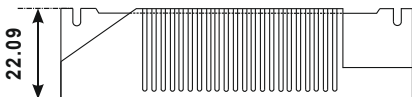

PRODUCT DESCRIPTION

- Fixed output build in LED Driver.
- Constant Current LED Driver.
- Nominal Life-Time Upto 30,000 hr.
- 3-Year Warranty.
- High Voltage withstanding capacity 440V AC.
- CE (Certified).
- IS 15885 (Part 2/Sec 13).
- IS 16104.
- IEC 60950-1.
- IEC 61000-4-5.

Input Characteristics

1	Voltage (Un)	240 Vac
2	Operating Voltage Range	100 ~300 Vac
3	Frequency (Hz)	50 / 60 Hz
4	Maximum Input Current	0.08A
5	Input Power (W)	20W max
6	Power Factor (PF)	> 0.95
7	Inrush current Protection	Yes
8	Current Harmonics (Athd)	< 25%
9	Surge Withstanding Capacity	4KV
10	Driver Life	>30000Hrs
11	Over Voltage Protection	320V (+- 10V)

Product images are for reference only,Screen image change with respect to product specification.

Output Characteristics

Thermal Protection	Yes
No-Load Protection	Yes
Short circuit protection	Yes
Transformer saturation protection	Yes
Max Output Current	3%)
Output Voltage	50V
Output Power (W)	18W max
Efficiency	85%

Environmental Operating Details

1	Minimum Starting Temperature	-30°C ... 70°C
2	Max. Ambient Temperature	-20°C ... to 50°C
3	Max. Case temperature (Tc)	75°C

Key Features

- Compact Design
- High Voltage withstanding capacity
- High Surge withstanding capacity
- Long Life
- High Durability

PLASTIC BOX

Mechanical Details

1	Weight	40gm
2	Case Dimensions	
	Length W/Mount	80mm
	Center to Center (CTC)	73mm
	Width	40mm
	Height	22mm
3	Case Material	PC
4	Wiring Diagram	On Screen
5	Input / Output Terminals	Connector
6	Wires Length & Colors	
	Input (Yellow)	NA
	Output (Red & Black)	NA
7	Potting	NA

BOTTOM

TOP