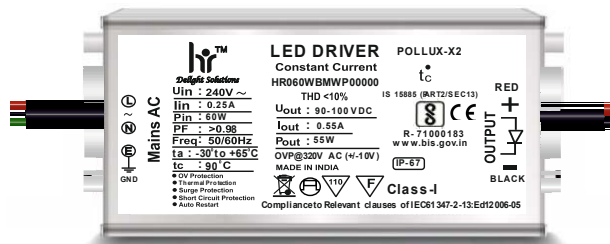

TECHNICAL DATA SHEET : LED DRIVER CONSTANT CURRENT
Model No : HR060WBMWP00000

PRODUCT DESCRIPTION

- Fixed output build in LED Driver.
- Constant Current LED Driver.
- Nominal Life-Time Upto 50,000 hr.
- 3/5-Years Warranty.
- High Voltage withstanding capacity 440V AC.
- CE (Certified).
- IS 15885 (Part 2/Sec 13).
- IS 16104.
- IEC 60950-1.
- IEC 61000-4-5.

Product images are for reference only,Screen image change with respect to product specification.

Input Characteristics

1	Voltage (Un)	240 Vac
2	Operating Voltage Range	100 ~300 Vac
3	Frequency (Hz)	50 / 60 Hz
4	Maximum Input Current	0.23A
5	Input Power (W)	55W
6	Power Factor (PF)	> 0.98
7	Inrush current Protection	Yes
8	Current Harmonics (Athd)	< 10%
9	Surge Withstanding Capacity	6 KV
10	Over Voltage Cutoff	320V (Tole : +/-10V)
11	Under Voltage Cutoff	90V (Tole : +/-10V)
12	Automatic Restart	300V
13	Driver Life	>50000Hrs

Mechanical Details

1	Weight	440gm
2	Case Dimensions	
3	Length W/Mount	140mm
	Center to Center (CTC)	131mm
	Width	55mm
	Height	41mm
4	Case Material	Aluminium
5	Wiring Diagram	On Screen
6	Input / Output Terminals	NA
7	Wires Length	
	Input (3 Core or single core- White(L,N) & Green-	300mm
	Output (Single Core Wire- Red(+),Black(-)	300mm
8	IP65	YES

Output Characteristics

1	Output short circuit protection and Restart	Yes
2	Thermal Protection	Yes
3	No-Load Protection	Yes
4	Max Output Current	700MA (Tole : +/-3%)
5	Output Voltage	50-70V
6	Output Power (W)	50W max
7	Efficiency	90%