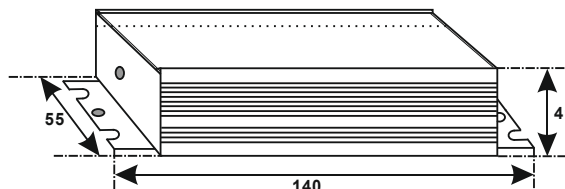

Aluminium Box

Sr./Gat No.08,A/P .Sasewadi ,Tal.Bhor ,Dist Pune ,Near ZP School ,Sasewadi ,Pune 412205.Maharashtra (India)

Email ID :- marketing@hrindustry.net ,hrindustry12@outlook.com. Mobile :- 9049378851